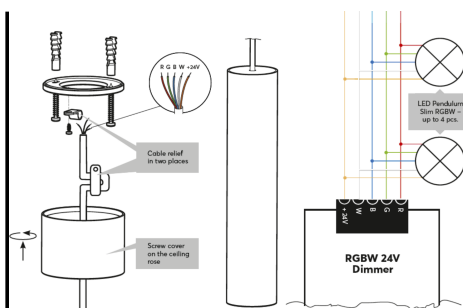

Ambient Conditions

Temperature	-40 ... 55°C / -40 ... 131°F
Humidity	max. 95 % r. h. (non-condensing)

Connections

Wire cross-section	Connection Cable: 0.75mm ² / AWG18 Connection Terminals: 0.14 ... 4mm ² / AWG24 ... 12
Stripping length	Connection Cable: 5mm / 0.2" Connection Terminals: 11mm / 0.43"
Temperature resistance	Connection Cable: max. 70°C / 158°F Connection Terminals: max. 85°C / 185°F

Connection Diagram

Connection Diagram

Light Properties

Colour temperature	typ. 3000k (warm white)
Luminous flux	typ. 975lm (warm white)
Colour rendering index (CRI)	min. 80, typ. 83
Beam angle	RGB: 120° WW: 38°
Unified glare rating (UGR)	<19