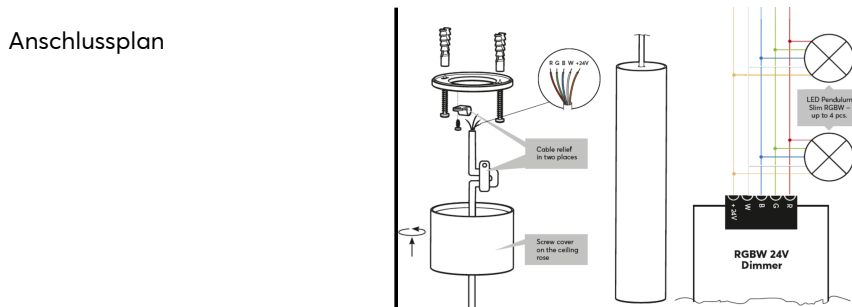

Anschlüsse

Leiterquerschnitt	Anschlussleitung: 0,75mm² / AWG18 Anschlussklemmen: 0,14 ... 4mm² / AWG24 ... 12
Abisolierlänge	Anschlussleitung: 5mm / 0,2" Anschlussklemmen: 11mm / 0,43"
Temperaturbeständigkeit	Anschlussleitung: max. 70°C / 158°F Anschlussklemmen: max. 85°C / 185°F

Anschlussplan

Lichteigenschaften

Farbtemperatur	typ. 3000k (warmweiß)
Lichtstrom	typ. 975lm (warmweiß)
Farbwiedergabeindex (CRI)	min. 80, typ. 83
Strahlwinkel	RGB: 120° WW: 38°
Einheitliche Blendungsbewertung (UGR)	<19

Produkteigenschaften

Farbe	Anthrazit: RAL 7016 - Art. Nr. 100275 Weiß: RAL 9003 - Art. Nr. 100274
Material	Alu und Kunststoff
Glanzgrad	Matt
Max. Abstand von der Decke bis zur Unterkante des Gehäuses	2m