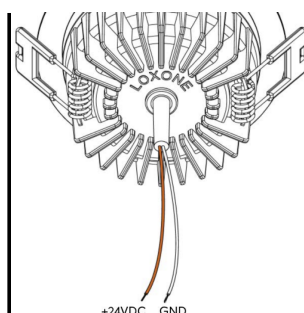

## Connections

Wire cross-section	Connection Cable: 0.75mm <sup>2</sup> / AWG18 Connection Terminals: 0.14 ... 4mm <sup>2</sup> / AWG24 ... 12
Stripping length	Connection Cable: 5mm / 0.2" Connection Terminals: 11mm / 0.43"
Temperature resistance	Connection Cable: max. 70°C / 158°F Connection Terminals: max. 85°C / 185°F
Length	Connection Cable: 120mm / 4.72" Connection Terminals: -

## Connection Diagram

Connection Diagram